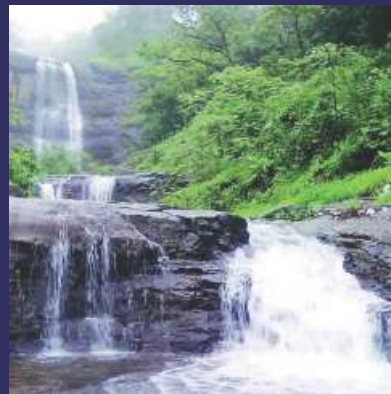

Siddhagad Waterfall
(20 Mins.)