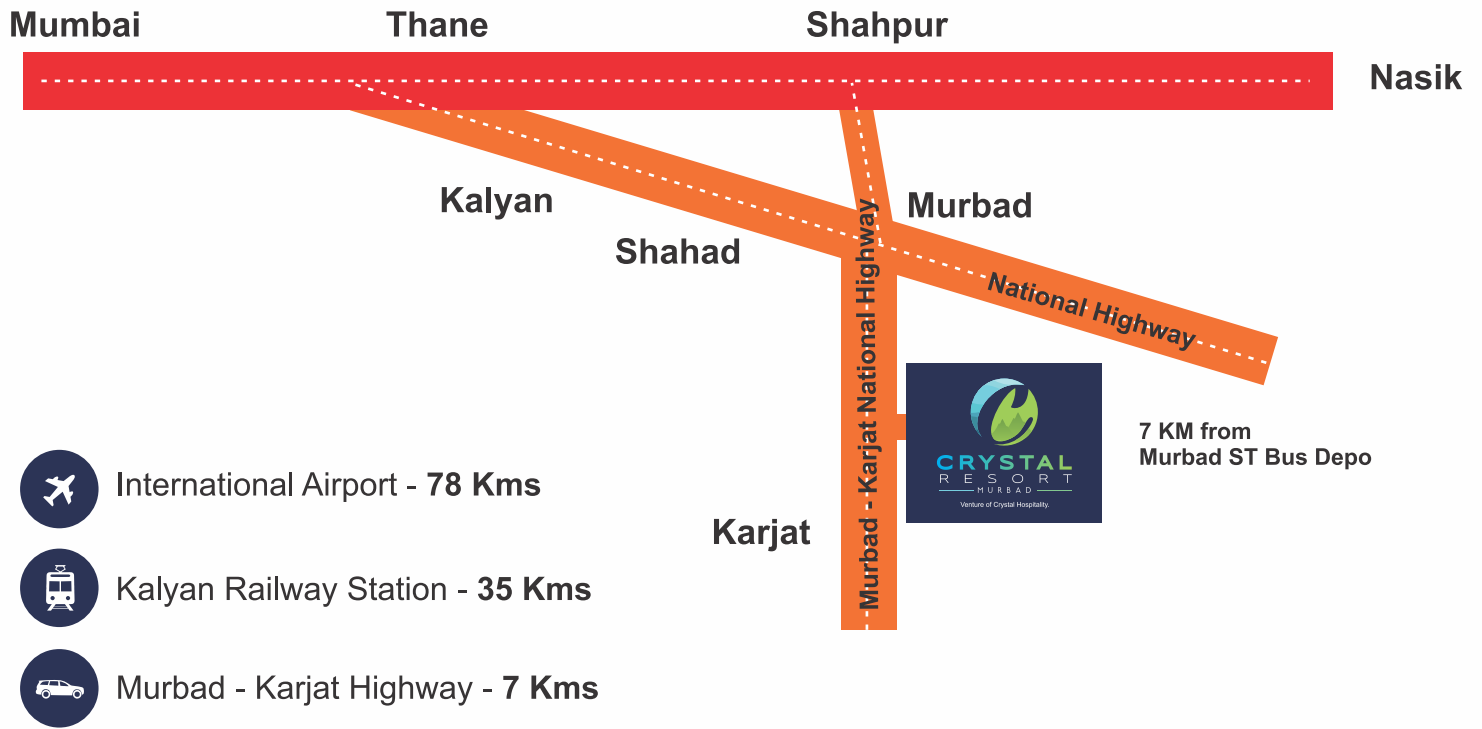

CRYSTAL
R E S O R T
— MURBAD —

Venture of Crystal Hospitality.

About Crystal Resort

Crystal Resort is prestigiously located amidst the lush & green landscapes of Murbad residing on the Karjat-Mumbai highway. The beautiful landscapes surrounding the resort is a perfect pictorial background to see the sunrise .

Intercom

Luggage Unit

Curtains

Wifi

NEAR BY TOURIST SPOTS

Malshej Ghat
(1 Hr.)

Joga Dam, Pimpalghar
(1 Hr. 15mins)

Harishchandragad
(1 Hr. 30 mins)

Titwala Ganesh Mandir
(35 Mins.)

Siddhagad Waterfall
(20 Mins.)

Crystal Resort Site Address:
Crystal Home, Nr. Mhasa Village, Sashne Village, Murbad Karjat
National Highway, Chauk-Karjat, Maharashtra, India